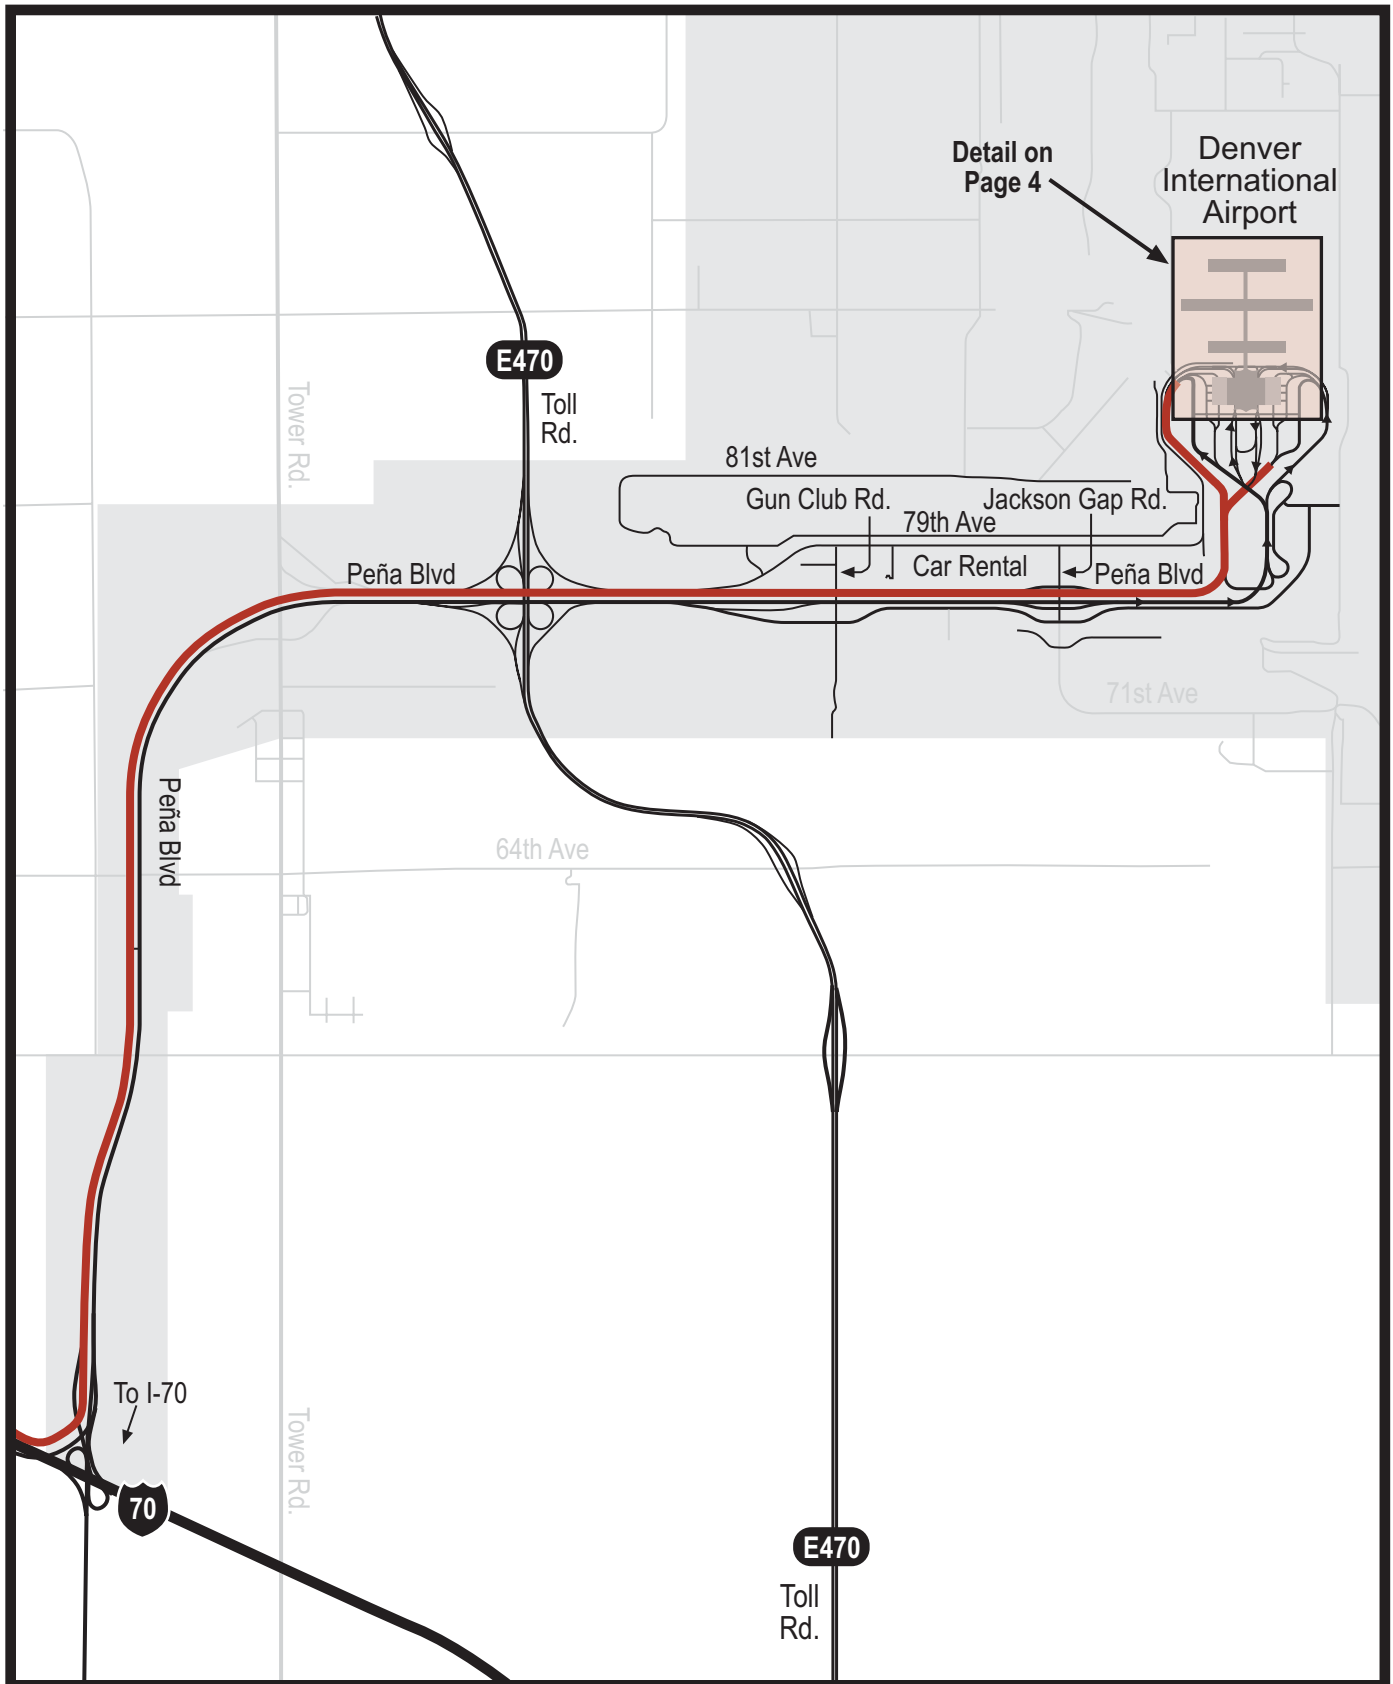

Directions from Denver International Airport to Z-Axis

1. Exit Denver International Airport and travel West and then South on Pena Blvd. for 12 miles.
2. Merge onto I-70 and travel west for 1.5 miles.
3. Merge onto I-225 South via Exit 282 and travel South for 12.7 miles.
4. Exit onto I-25 South via Exit 1A on the left toward Colorado Springs for 0.4 miles.
5. Stay to the right and immediately exit I-25 to East Belleview Ave via Exit 199.
6. Turn left onto Belleview Avenue and drive East for 0.1 miles. (note that you will want to move to the rightmost lane as you make the turn onto Belleview Avenue)
7. Turn right onto DTC Parkway and travel South for 0.4 miles.
8. End at 5445 DTC Parkway, Greenwood Village, CO 80111.

Denver Technological Center Detail

4. Exit onto I-25 South via Exit 1A on the left toward Colorado Springs for 0.4 miles.
5. Stay to the right and immediately exit I-25 to East Bellevue Ave via Exit 199.
6. Turn left onto Bellevue Avenue and drive East for 0.1 miles. (note that you will want to move to the rightmost lane as you make the turn onto Bellevue Avenue)
7. Turn right onto DTC Parkway and travel South for 0.4 miles.
8. End at 5445 DTC Parkway, Greenwood Village, CO 80111.

Denver International Airport Detail

1. Exit Denver International Airport and travel West and then South on Pena Blvd. for 12 miles.
2. Merge onto I-70 and travel west for 1.5 miles.

Denver International Airport Terminal and Concourses

Concourse C

AirTran
Alaska/Horizon

American
Big Sky

Delta
Midwest

Northwest
Southwest

Concourse B

United

United Express