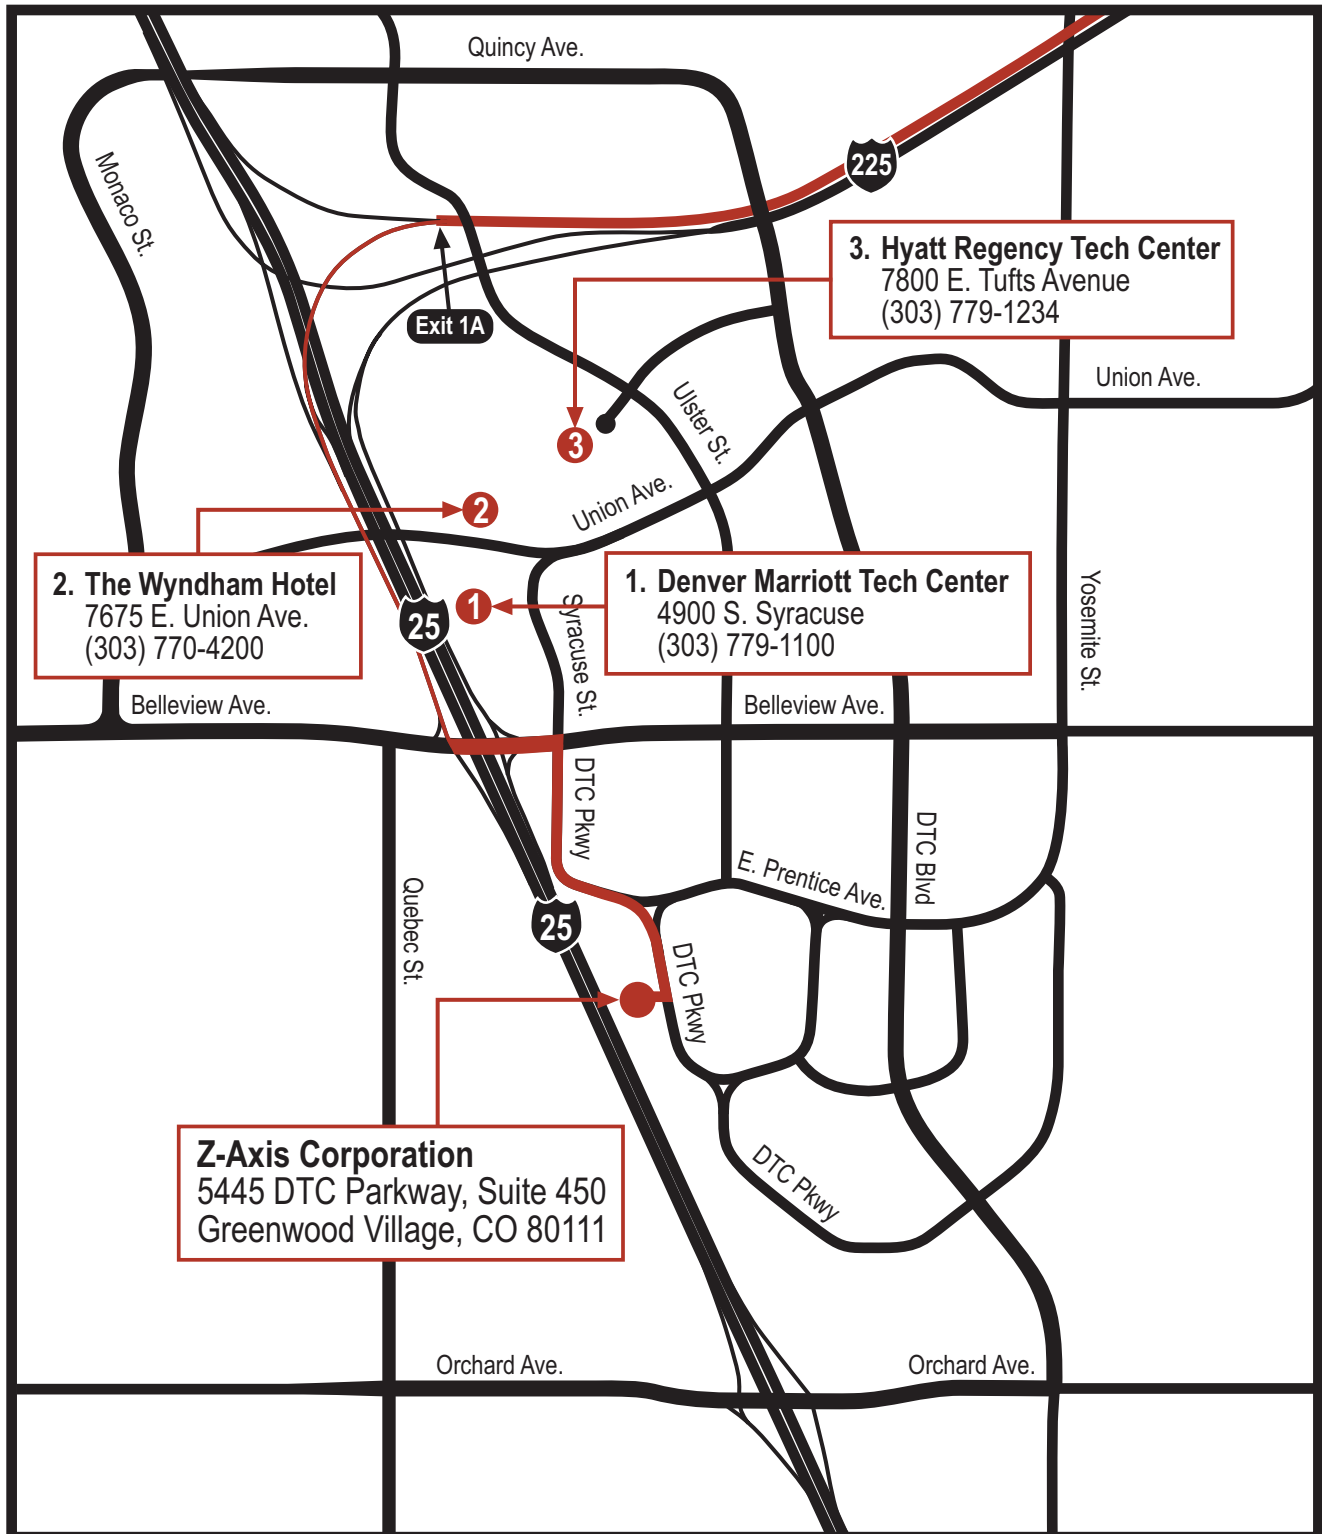

Directions from Denver International Airport to Z-Axis

1. Exit Denver International Airport and travel West and then South on Pena Blvd. for 12 miles.
2. Merge onto I-70 and travel west for 1.5 miles.
3. Merge onto I-225 South via Exit 282 and travel South for 12.7 miles.
4. Exit onto I-25 South via Exit 1A on the left toward Colorado Springs for 0.4 miles.
5. Stay to the right and immediately exit I-25 to East Belleview Ave via Exit 199.
6. Turn left onto Belleview Avenue and drive East for 0.1 miles. (note that you will want to move to the rightmost lane as you make the turn onto Belleview Avenue)
7. Turn right onto DTC Parkway and travel South for 0.4 miles.
8. End at 5445 DTC Parkway, Greenwood Village, CO 80111.

Denver Technological Center Detail

4. Exit onto I-25 South via Exit 1A on the left toward Colorado Springs for 0.4 miles.
5. Stay to the right and immediately exit I-25 to East Bellevue Ave via Exit 199.
6. Turn left onto Bellevue Avenue and drive East for 0.1 miles. (note that you will want to move to the rightmost lane as you make the turn onto Bellevue Avenue)
7. Turn right onto DTC Parkway and travel South for 0.4 miles.
8. End at 5445 DTC Parkway, Greenwood Village, CO 80111.

Denver International Airport Detail

1. Exit Denver International Airport and travel West and then South on Pena Blvd. for 12 miles.
2. Merge onto I-70 and travel west for 1.5 miles.

Denver International Airport Terminal and Concourses

Frontier
Mexicana
Continental
Big Sky
US Airways
Alaska
Delta

Great Lakes
Horizon
Midwest
Sun Country
Southwest
AirTran
JetBlue

Terminal