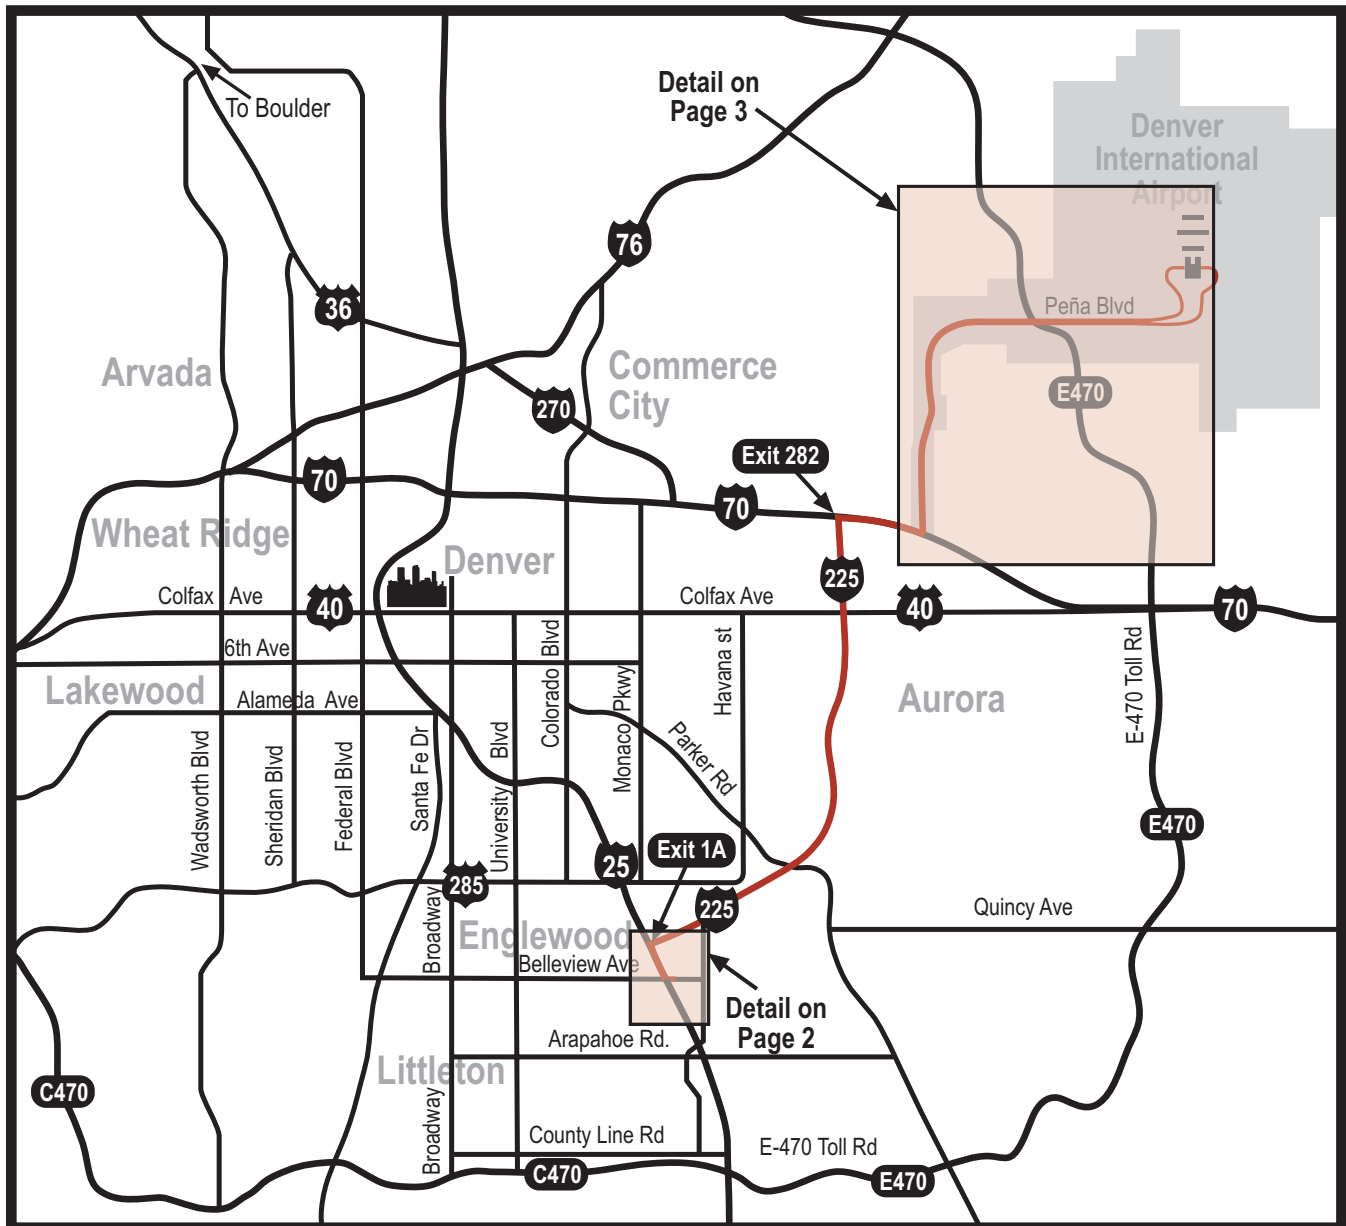

Directions from Denver International Airport to Z-Axis

1. Exit Denver International Airport and travel West and then South on Pena Blvd. for 12 miles.
2. Merge onto I-70 and travel west for 1.5 miles.
3. Merge onto I-225 South via Exit 282 and travel South for 12.7 miles.
4. Exit onto I-25 South via Exit 1A on the left toward Colorado Springs for 0.4 miles.
5. Stay to the right and immediately exit I-25 to East Belleview Ave via Exit 199.
6. Turn left onto Belleview Avenue and drive East for 0.1 miles. (note that you will want to move to the rightmost lane as you make the turn onto Belleview Avenue)
7. Turn right onto DTC Parkway and travel South for 0.4 miles.
8. End at 5445 DTC Parkway, Greenwood Village, CO 80111.

Denver Technological Center Detail

4. Exit onto I-25 South via Exit 1A on the left toward Colorado Springs for 0.4 miles.
5. Stay to the right and immediately exit I-25 to East Bellevue Ave via Exit 199.
6. Turn left onto Bellevue Avenue and drive East for 0.1 miles. (note that you will want to move to the rightmost lane as you make the turn onto Bellevue Avenue)
7. Turn right onto DTC Parkway and travel South for 0.4 miles.
8. End at 5445 DTC Parkway, Greenwood Village, CO 80111.

Denver International Airport Detail

1. Exit Denver International Airport and travel West and then South on Pena Blvd. for 12 miles.
2. Merge onto I-70 and travel west for 1.5 miles.

Denver International Airport Terminal and Concourses

Frontier
Mexicana
Continental
Big Sky
US Airways
Alaska
Delta

Great Lakes
Horizon
Midwest
Sun Country
Southwest
AirTran
JetBlue

Terminal